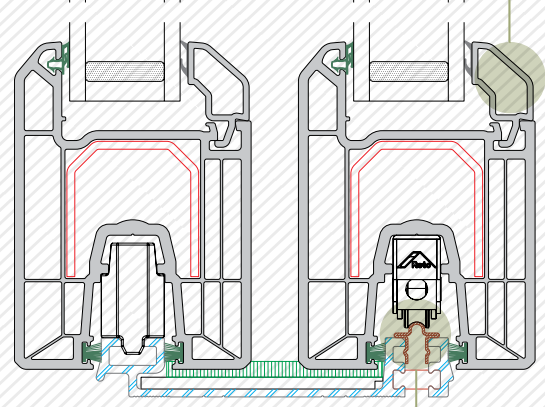

August 2017

Document No:
82125-8104
Slider24 Patio Door

Sash reinforcement options capable of withstanding wind pressures of up to 1200Pa

Uniform back of frame for platform ancillary compatibility

28mm double
36mm triple
glazing options

Dedicated midrail for letter plates with integral screw ports for joining mechanically

Bevelled and decorative bead options

Durable stainless steel track

key features

- Robust profile construction designed to withstand extreme loads
- Best in class weather performance, air and water tightness up to 3 times better than the competition
- Certified to the latest enhanced security standard PAS24 Secured by Design approved
- Available in a vast array of foil colour options (26) all from UK stock
- A+ WER Rating
- Both Aluminium and PVC-u interlock options
- Sturdy clip-fit trim fixings
- Part M Compliant low threshold

Weather test results

		Full Frame	Low Threshold
	Size Tested	2.4 x 2.08	2.4 x 2.06
Air Permeability	Class	A4	A4
	Rating	600 Pa	600 Pa
Water tightness	Class	E8A	E5A
	Rating	450 Pa	200 Pa
Wind Resistance	Class	A3	A3
	Rating	1200 Pa	1200 Pa