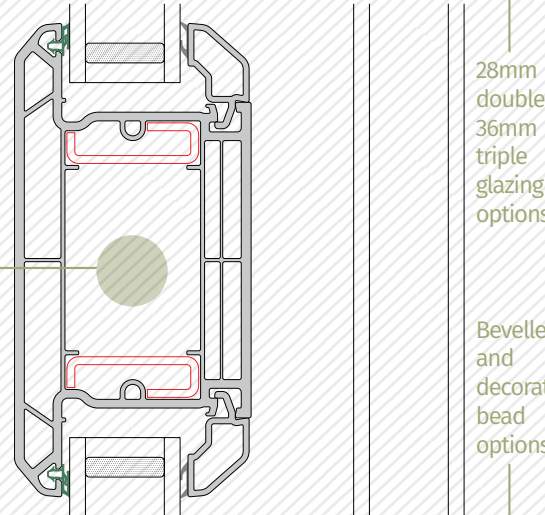

August 2017

Document No:
82125-8104
Slider24 Patio Door

Sash reinforcement options capable of withstanding wind pressures of up to 1200Pa

Uniform back of frame for platform ancillary compatibility

28mm double
36mm triple
glazing options

Dedicated midrail for letter plates with integral screw ports for joining mechanically

Bevelled and decorative bead options

Durable stainless steel track

key features

- Robust profile construction designed to withstand extreme loads
- Best in class weather performance, air and water tightness up to 3 times better than the competition
- Certified to the latest enhanced security standard PAS24 Secured by Design approved
- Available in a vast array of foil colour options (26) all from UK stock
- A+ WER Rating
- Both Aluminium and PVC-u interlock options
- Sturdy clip-fit trim fixings
- Part M Compliant low threshold

Weather test results

		Full Frame	Low Threshold
	Size Tested	2.4 x 2.08	2.4 x 2.06
Air Permeability	Class	A4	A4
	Rating	600 Pa	600 Pa
Water tightness	Class	E8A	E5A
	Rating	450 Pa	200 Pa
Wind Resistance	Class	A3	A3
	Rating	1200 Pa	1200 Pa