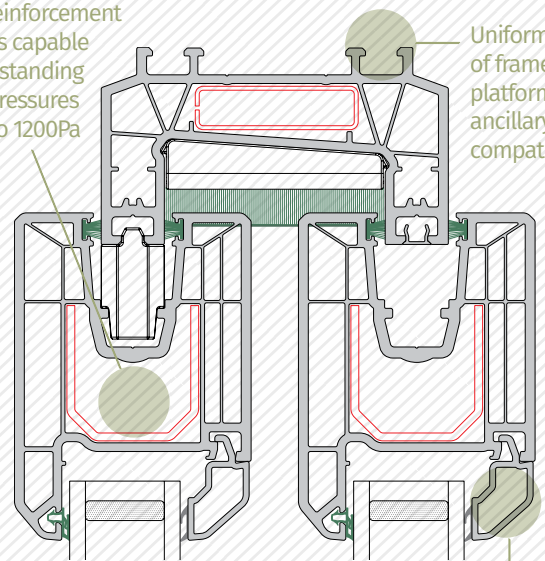

August 2017

Document No:
82125-8104
Slider24 Patio Door

Sash reinforcement options capable of withstanding wind pressures of up to 1200Pa

Uniform back of frame for platform ancillary compatibility

28mm double
36mm triple
glazing options

Dedicated midrail for letter plates with integral screw ports for joining mechanically

Bevelled and decorative bead options

Durable stainless steel track

key features

- Robust profile construction designed to withstand extreme loads
- Best in class weather performance, air and water tightness up to 3 times better than the competition
- Certified to the latest enhanced security standard PAS24 Secured by Design approved
- Available in a vast array of foil colour options (26) all from UK stock
- A+ WER Rating
- Both Aluminium and PVC-u interlock options
- Sturdy clip-fit trim fixings
- Part M Compliant low threshold

Weather test results

		Full Frame	Low Threshold
	Size Tested	2.4 x 2.08	2.4 x 2.06
Air Permeability	Class	A4	A4
	Rating	600 Pa	600 Pa
Water tightness	Class	E8A	E5A
	Rating	450 Pa	200 Pa
Wind Resistance	Class	A3	A3
	Rating	1200 Pa	1200 Pa