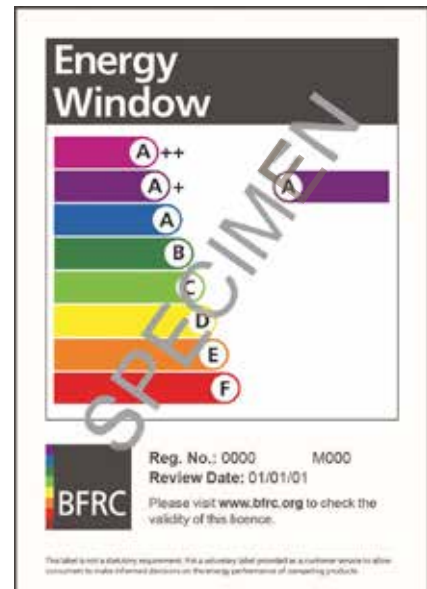

U-Values

4/20/4 Argon Cavity		4/12/4/12/4 Argon Cavity	
U_g 1.219	U_g 1.070	U_g 0.763	U_g 0.674
U_w 1.4	U_w 1.3	U_w 1.0	U_w 0.98